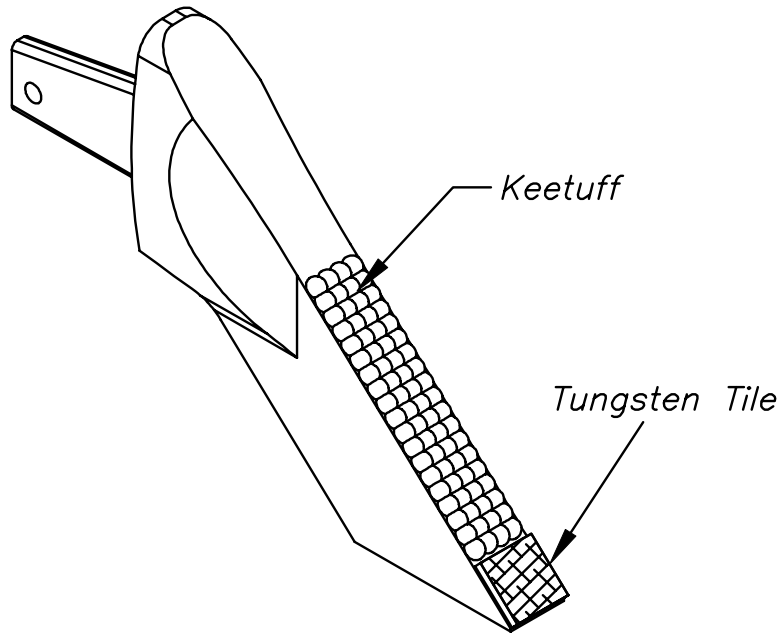

# KEECH CASTINGS AUSTRALIA PTY LIMITED

*Casting only*

DDP18WL

*Keetuff*

*Tungsten Tile*

DDP18WLT

DATA SHEET No.

**AGRICULTURAL DIVISION**

DATE: 21.9.99

DRAWN: AEH

AG-003

DDP18WL  
Long Series Points