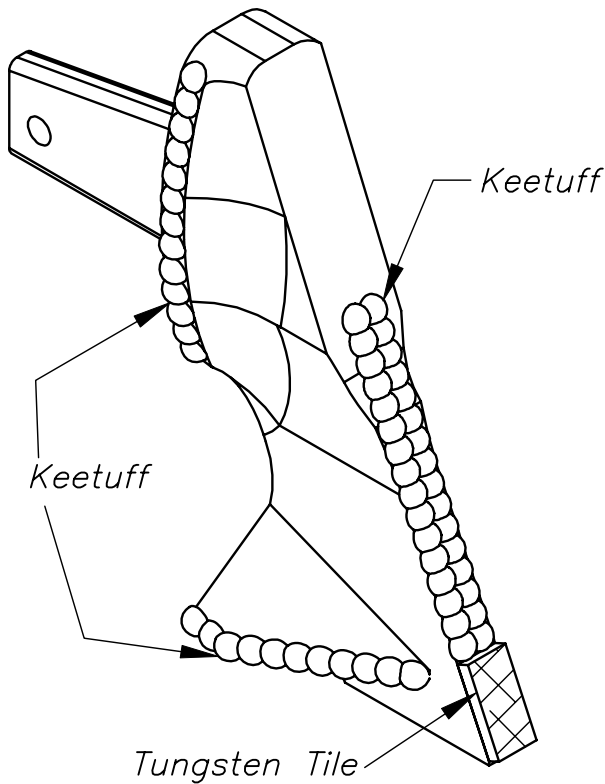

# KEECH CASTINGS AUSTRALIA PTY LIMITED

*Casting only*

DDP12LK

*Keetuff*

*Tungsten Tile*

DDP12LKT

*Keetuff*

*Tungsten Tile*

DDP12LKT1

*Keetuff*

*Tungsten Tiles*

DDP12LKTT

DATA SHEET No.

AGRICULTURAL DIVISION

DATE: 11/12/01

DRAWN: AEH