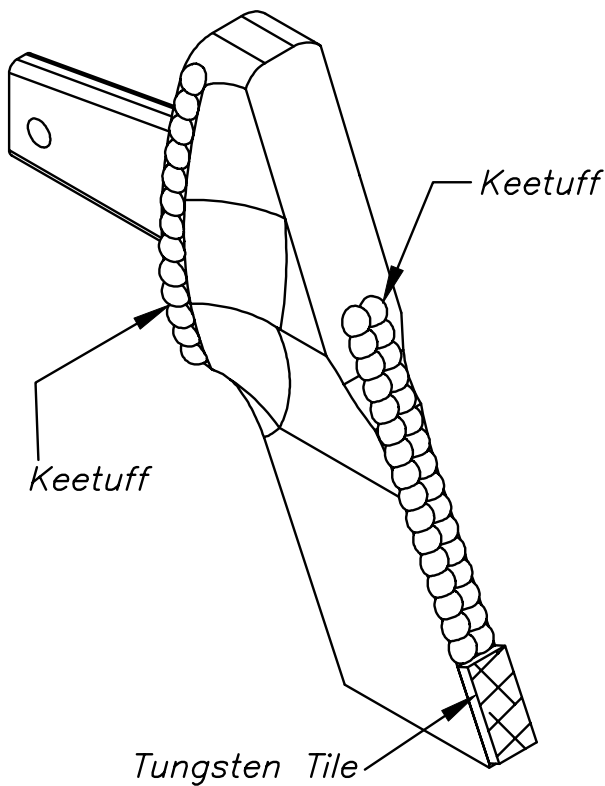

Keetuff

Tungsten Tile

DDP12LT1