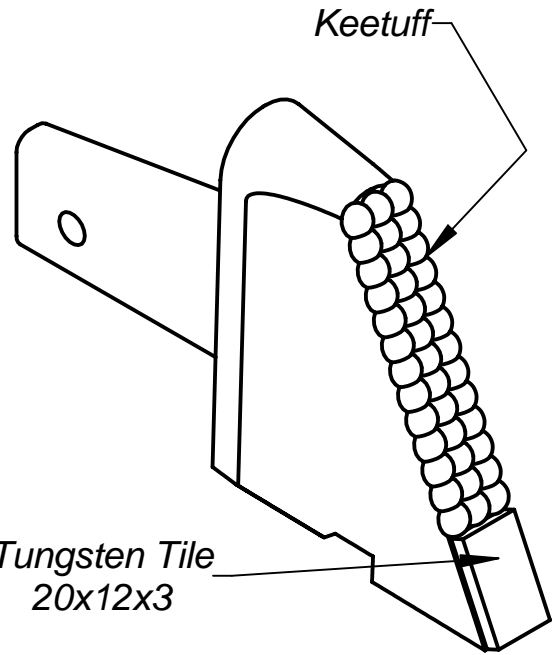

# KEECH CASTINGS AUSTRALIA PTY LIMITED

Casting only

DDP12

Tungsten Tile  
20x12x3

DDP12T

Tungsten Tile  
20x12x3

DDP12T1

Tungsten Tile  
40x12x2

Tungsten Tile  
30x12x3

DDP12TT

Data Sheet No	<b>AGRICULTURAL DIVISION</b>		DDP12 Series Points
<b>AG-006</b>	Date 10/12/01	Drawn AEH	
	Issue 2 - 7/05		