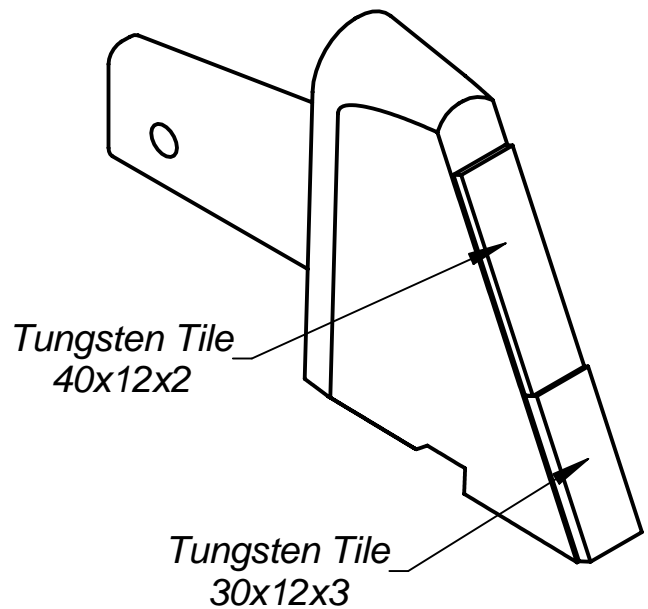

# KEECH CASTINGS AUSTRALIA PTY LIMITED

Casting only

DDP12

Tungsten Tile  
20x12x3

DDP12T

Tungsten Tile  
20x12x3

DDP12T1

Tungsten Tile  
40x12x2

Tungsten Tile  
30x12x3

DDP12TT

Data Sheet No	<b>AGRICULTURAL DIVISION</b>		DDP12 Series Points
<b>AG-006</b>	Date 10/12/01	Drawn AEH	
	Issue 2 - 7/05		